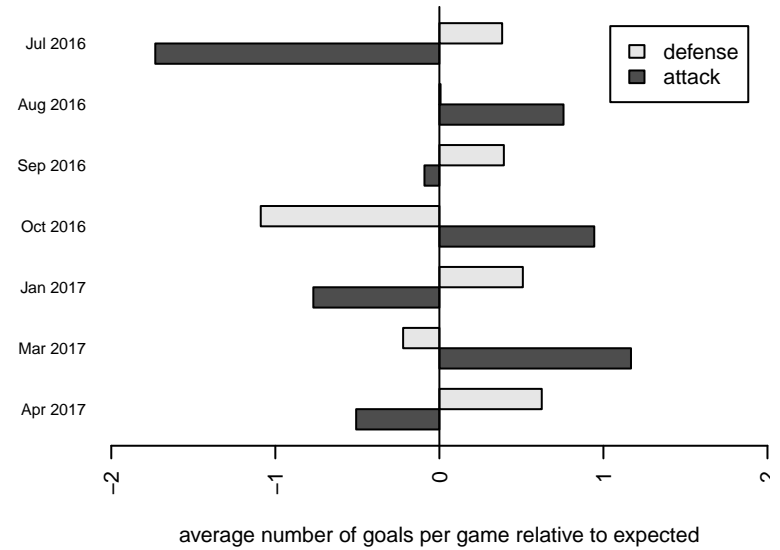

Performance relative to 13 month average