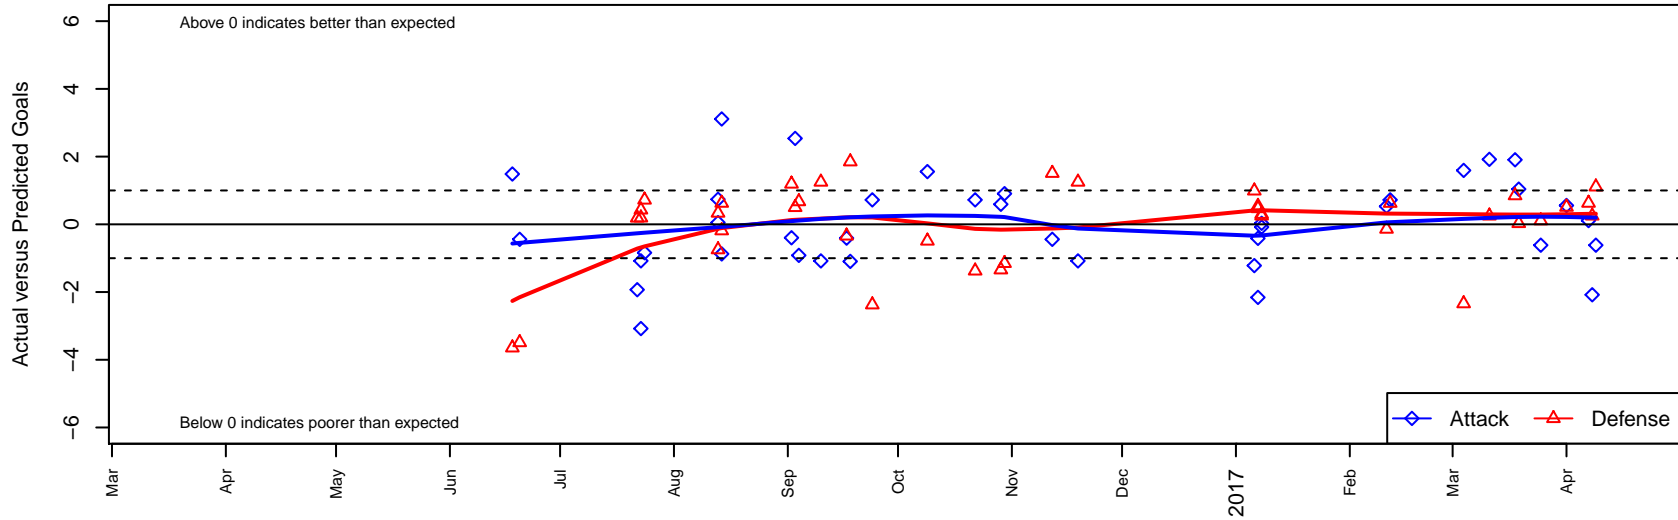

FPSC Fury Black G03

Franklin Pierce SC
 Tacoma, WA
 G03 total strength=1453
 attack=10.8 defense=8.54
 fall league = PSPL WSPL 1 U14
 spr league = Spr PSPL SuperLeague U14

alt names used:
 FPSC FURY G03 BLACK
 FPSC Fury G03 Black
 FPSC Fury G03 Black
 FPSC Fury G03 Black
 Fury G03 Black
 FPSC Fury G03 Black
 FPSC Fury G03 Black
 FPSC FURY G03 BLACK (WA)

Venues played:
 2016 US Club Regionals 2003
 2016 Crossfire Select U14
 2016 Central WA Super Cup U14 Gold
 2016 Labor Day Cup GU14 Gold
 2016 PSPL WSPL 1 U14
 2016 PacNW Winter Classic Premier II U14
 2016 Spr PSPL SuperLeague U14
 2016 WA Cup U14 Gold U14

FPSC Fury Black G03
 Dots are actual minus expected GF (blue circles) and GA (red triangles).
 Blue line is smoothed change in attack strength. Red is smoothed change in defense strength.

**attack and defense variance (black dot)
relative to other teams
and top 10 in region**