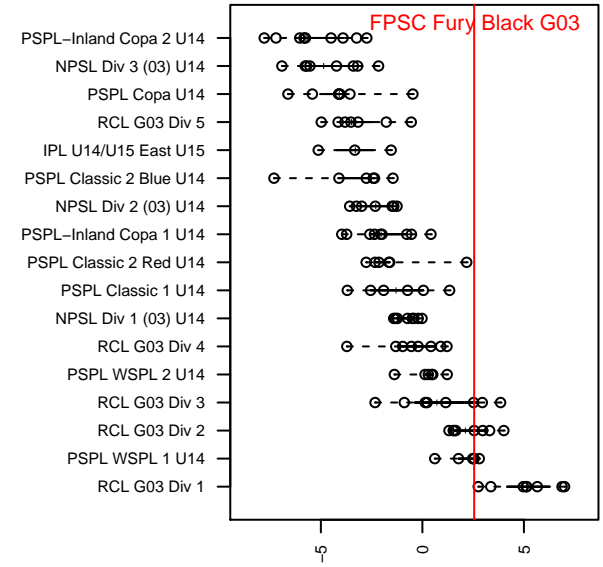

**attack and defense rating
relative to others at age
and all opponents in last 13 months**