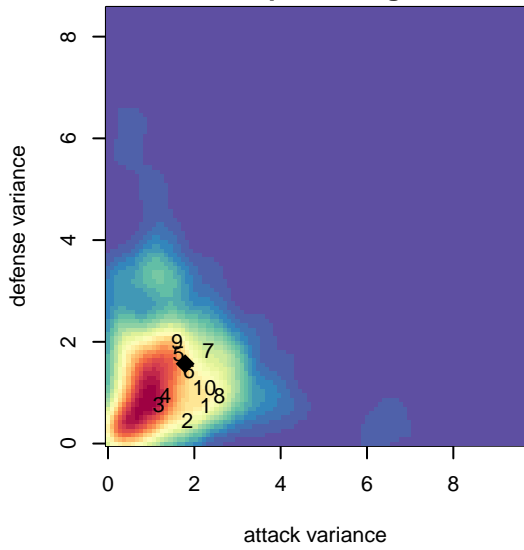

FPSC Fury Black G03

Franklin Pierce SC
 Tacoma, WA
 G03 total strength=1453
 attack=10.8 defense=8.54
 fall league = PSPL WSPL 1 U14
 spr league = Spr PSPL SuperLeague U14

alt names used:
 FPSC FURY G03 BLACK
 FPSC Fury G03 Black
 FPSC Fury G03 Black
 FPSC Fury G03 Black
 Fury G03 Black
 FPSC Fury G03 Black
 FPSC Fury G03 Black
 FPSC FURY G03 BLACK (WA)

FPSC Fury Black G03
 Dots are actual minus expected GF (blue circles) and GA (red triangles).
 Blue line is smoothed change in attack strength. Red is smoothed change in defense strength.

**attack and defense variance (black dot)
relative to other teams
and top 10 in region**