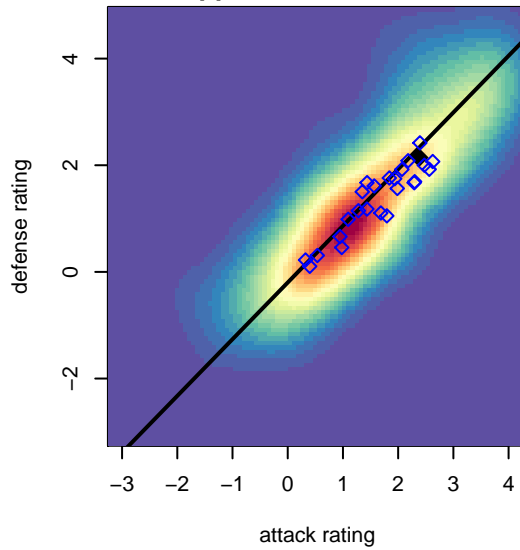

**attack and defense rating
relative to others at age
and all opponents in last 13 months**